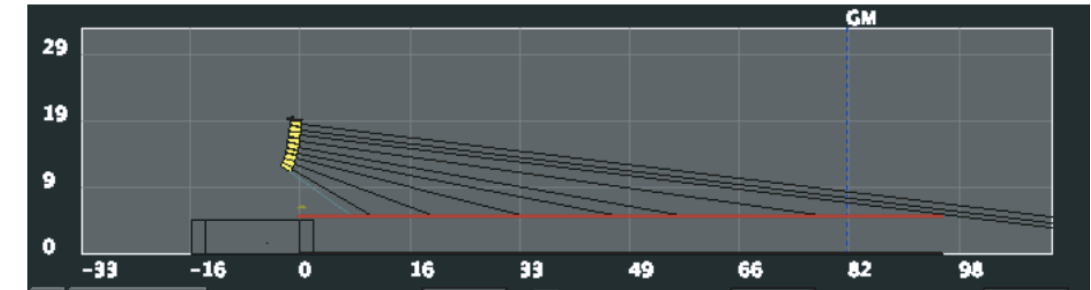

Audio Specifications

Main PA

- Adamson IS10 Line Array
- 9 Line Array Speaker per Side (Main Left & Right)
- 8 Line Array Speaker per Side (Outfill Left & Right)
- 8 Adamson IS219 Dual 19 in. Subwoofers
- 4 Adamson Point Series 8 in. Front Fills

FOH Console

- Digico SD12 96 V12 With Touchscreen Processing Console

Main PA

- Adamson M12 Active Wedges
- 4 Stereo Senheiser SR IEM G4 Wireless In-Ear-Monitors Frequency Range A (516-558 MHz)

Stage Patch

- 2 Digico D2 Rack (48 Input, 16 Output each)
- 48 Channels Stage Input
- 2 LK37 Stage-Box (12 Channels Each)
- 3 Permanent Installed Stage-Box (8 Channels Each)

Microphones

- 8 Senheiser ew100 G3 Wireless Microphone Frequency Range A (516-558 MHz)
- 1 Headset
- 1 Lavalier
- 2 Podium Microphone

Microphone Stands

- 2 K&M Straight Stands
- 2 K&M Telescopic Boom Stand
- 4 K&M Tall Boom Stand
- 3 K&M Short Boom Stand

Portable Small PA's

- 2 16" speakers with stands.
- 2 Shure SM58 microphones.

Show Power

- 150 Amps Cam-Lok J Tie IN (More Power Available Upon Request)

Stage Power

- Upstage Power - 2 Circuits 15 Amps Each
- Downstage Power - 3 Circuits 15 Amps Each

Main PA Shoot Out