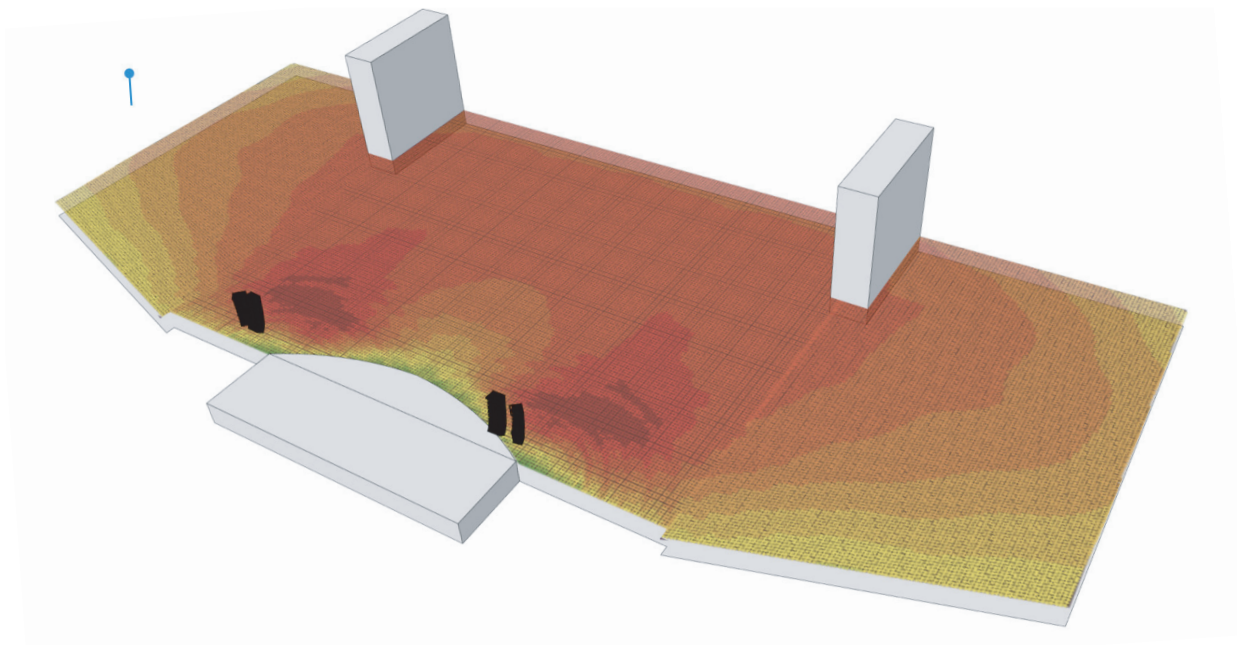

Lighting

(All Flicker-Free and Broadcast Ready)
Console

- Martin GrandMa3 Compact XT

Data Distribution

- 2 ProPlex IQ Two 88 2x

Rigging & Fixtures

Upstage-Left Truss

- 24 ft. Type A Truss-Trim Height 18 ft.
- 3 Elation Wash Z350 Moving Fixtures
- 3 Mac Quantum Profile Fixtures
- 2 Chauvet DJ Shocker 2 Fixtures