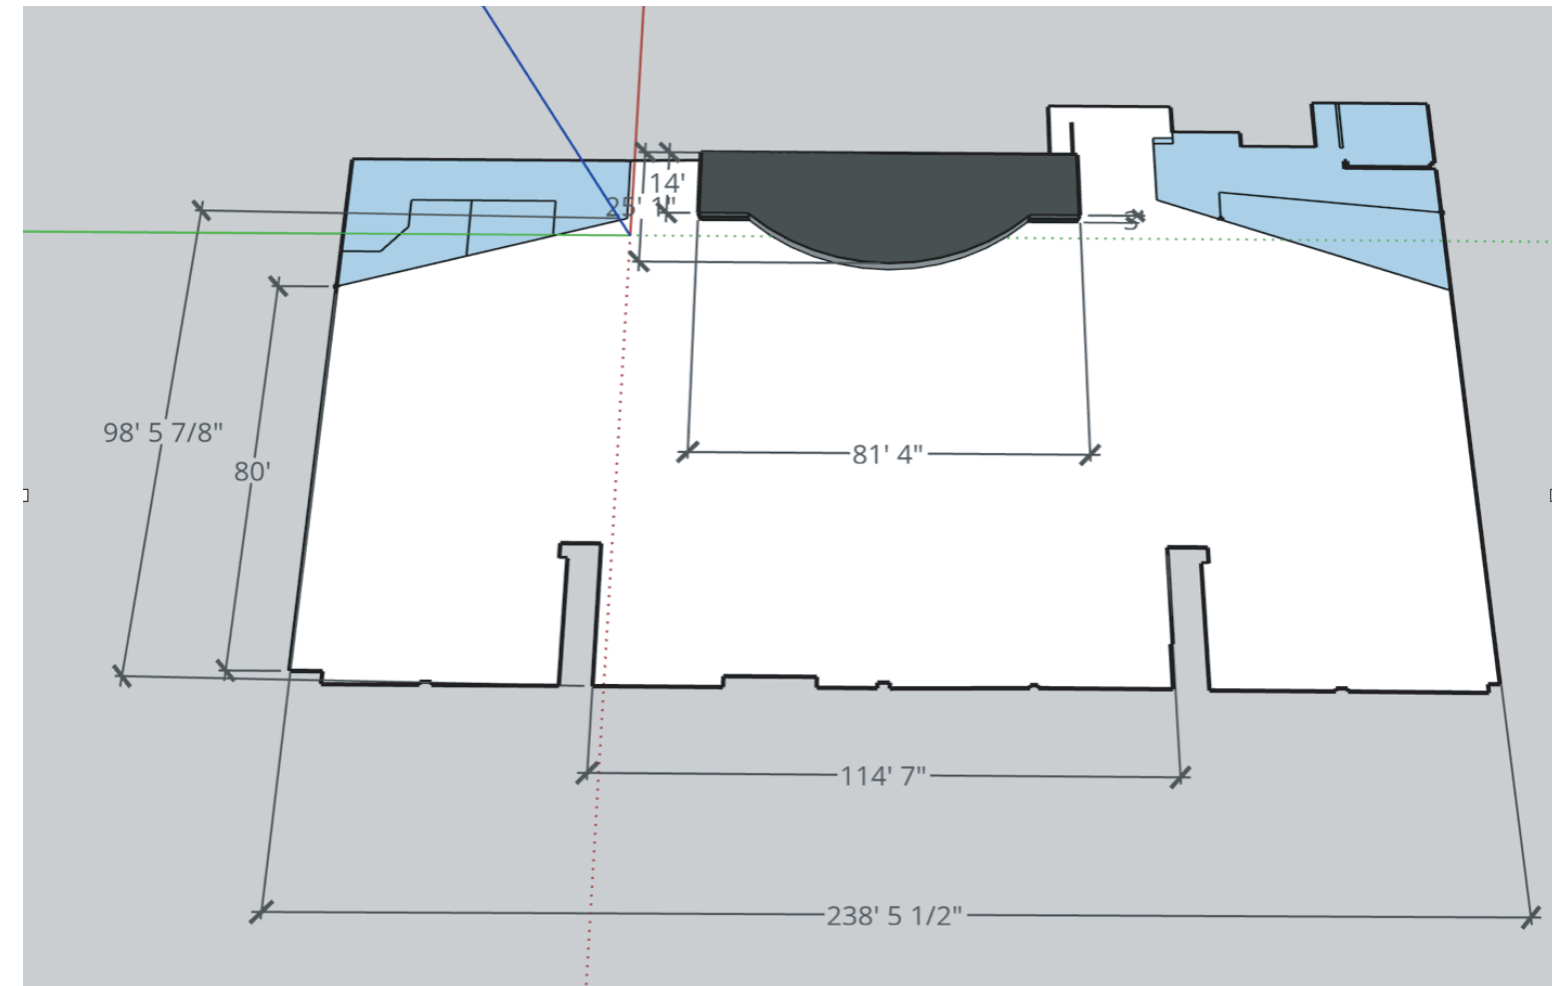

Event Style Capacity

Theatre Style Seating - 3,000+

Cocktail Reception - 2,000+

Banquet - 1,200+

Capacity may vary according to furniture style and placement requirements.

Lobby Specifications

- 7,000 sq.ft.+ Lobby Area
- Fully-Equipped with Speaker System, LED Light Strips and HD Video
- Direct Access to Washrooms (44 Toilets)
- Direct Drive-In Loading Area Access
- 12ft. by 7ft. Multi-Screen 4K Video Wall
- Natural Light
- LED Installation Provides Custom Feature Lighting Tailored to Event Branding

Whitby Lakefront Event Space Main Auditorium Specifications

Floor Layout

Audio Specifications

Main PA

- Adamson IS10 Line Array
- 9 Line Array Speaker per Side (Main Left & Right)
- 8 Line Array Speaker per Side (Outfill Left & Right)
- 8 Adamson IS219 Dual 19 in. Subwoofers
- 4 Adamson Point Series 8 in. Front Fills