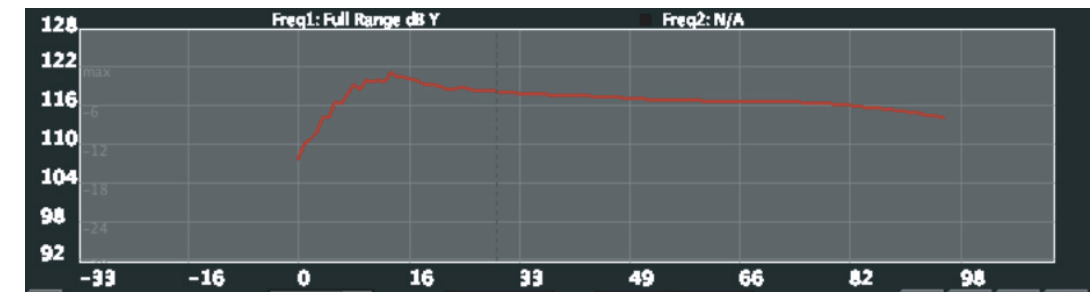

Main PA Shoot Out

Main PA SPL