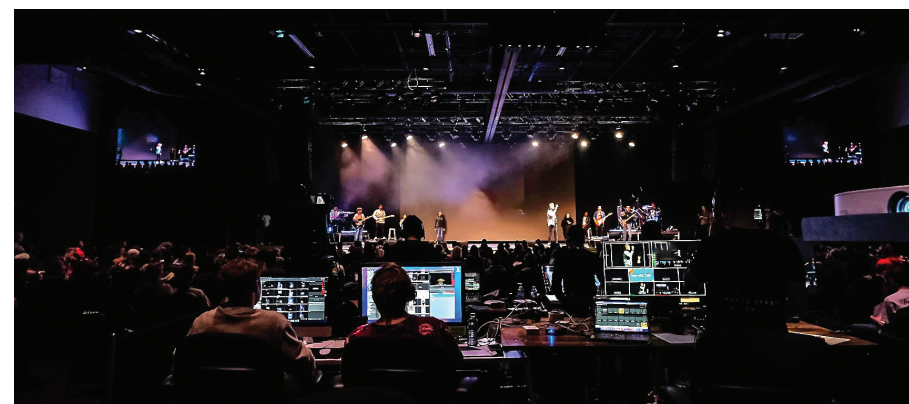

Lighting

(All Flicker-Free and Broadcast Ready)
Console

- Martin GrandMa3 Compact XT

Data Distribution

- 2 ProPlex IQ Two 88 2x

Rigging & Fixtures

Upstage-Left Truss

- 24 ft. Type A Truss-Trim Height 18 ft.
- 3 Elation Wash Z350 Moving Fixtures
- 3 Mac Quantum Profile Fixtures
- 2 Chauvet DJ Shocker 2 Fixtures

Upstage-Right Truss

- 24 ft. Type A Truss-Trim Height 18 ft.
- 3 Elation Wash Z350 Moving Fixtures
- 3 Mac Quantum Profile Moving Fixtures
- 2 Chauvet DJ Shocker 2 Fixtures

Midstage-Left Truss

- 24 ft. Type A Truss-Trim Height 18.5 ft.
- 3 Elation Wash Z350 Moving Fixtures
- 3 Mac Quantum Profile Moving Fixtures
- 4 Chauvet DJ Shocker 2 Fixtures

Midstage-Right Truss

- 24 ft. Type A Truss-Trim height 18.5 ft.
- 3 Elation Wash Z350 Moving Fixtures
- 3 Mac Quantum Profile Moving Fixtures
- 4 Chauvet DJ Shocker 2 Fixtures

Downstage-Left Truss

- 20 ft. Type A Truss-Trim Height 18.5 ft.
- 6 Elation Quantum Wash Z350 Moving Fixtures
- 2 Mac Quantum Profile Moving Fixtures

Downstage-Right Truss

- 20ft.Type A Truss-Trim Height 18.5 ft.
- 6 Elation Quantum Wash Z350 Moving Fixtures
- 2 Mac Quantum Profile Moving Fixtures

House-Lighting

- 76 Elation Fuze PAR Z120 IP With Motorized Zoom Lens

Computers

- 2 27" iMac 5k Intel i7 16GB RAM
- 1 24" iMac Intel i5 8GB RAM
- All computers have an active ProPresenter 7 license
- 1 Blackmagicdesign Decklink Duo 2 in a Sonnet Echo Express SE I external enclosure for in/out SDI connectivity.

Video

2 LED Walls for IMAG (Outer Wing)

- Chauvet Vivid4 Version 2
- Each is 12ft in length and 7ft in height
- Resolution: 1920x1080pxs (16:9)

Main LED Wall (Centre)

- Chauvet Vivid4 Version 2
- 30ft in length and 16ft in height
- Resolution: 1920x1080pxs (16:9)

2 Ground supported LED walls

- StageWorks Panels
- Each is 18ft in length and 4ft in height. They are located SL and SR.
- Resolution: 864x192pxs (Each) or 1728x192 joint together.

Video Control & Connectivity

- 2 VIP Drive 43Nova 2 - Video Wall processors
- Linsn X2000 video wall processor (For ground-paneled walls)
- 1 Blackmagicdesign Smart VideoHub 20x20 3G-SDI
- 1 Blackmagicdesign ATEM 4 M/E Constellation HD

Cameras

- 1 Blackmagicdesign Studio Camera 4k Pro
- 2 Blackmagicdesign Studio Camera 4k 2
- 1 Blackmagicdesign Micro 4k (Installed on a Proaim 21ft Jib Tilt-pan head).