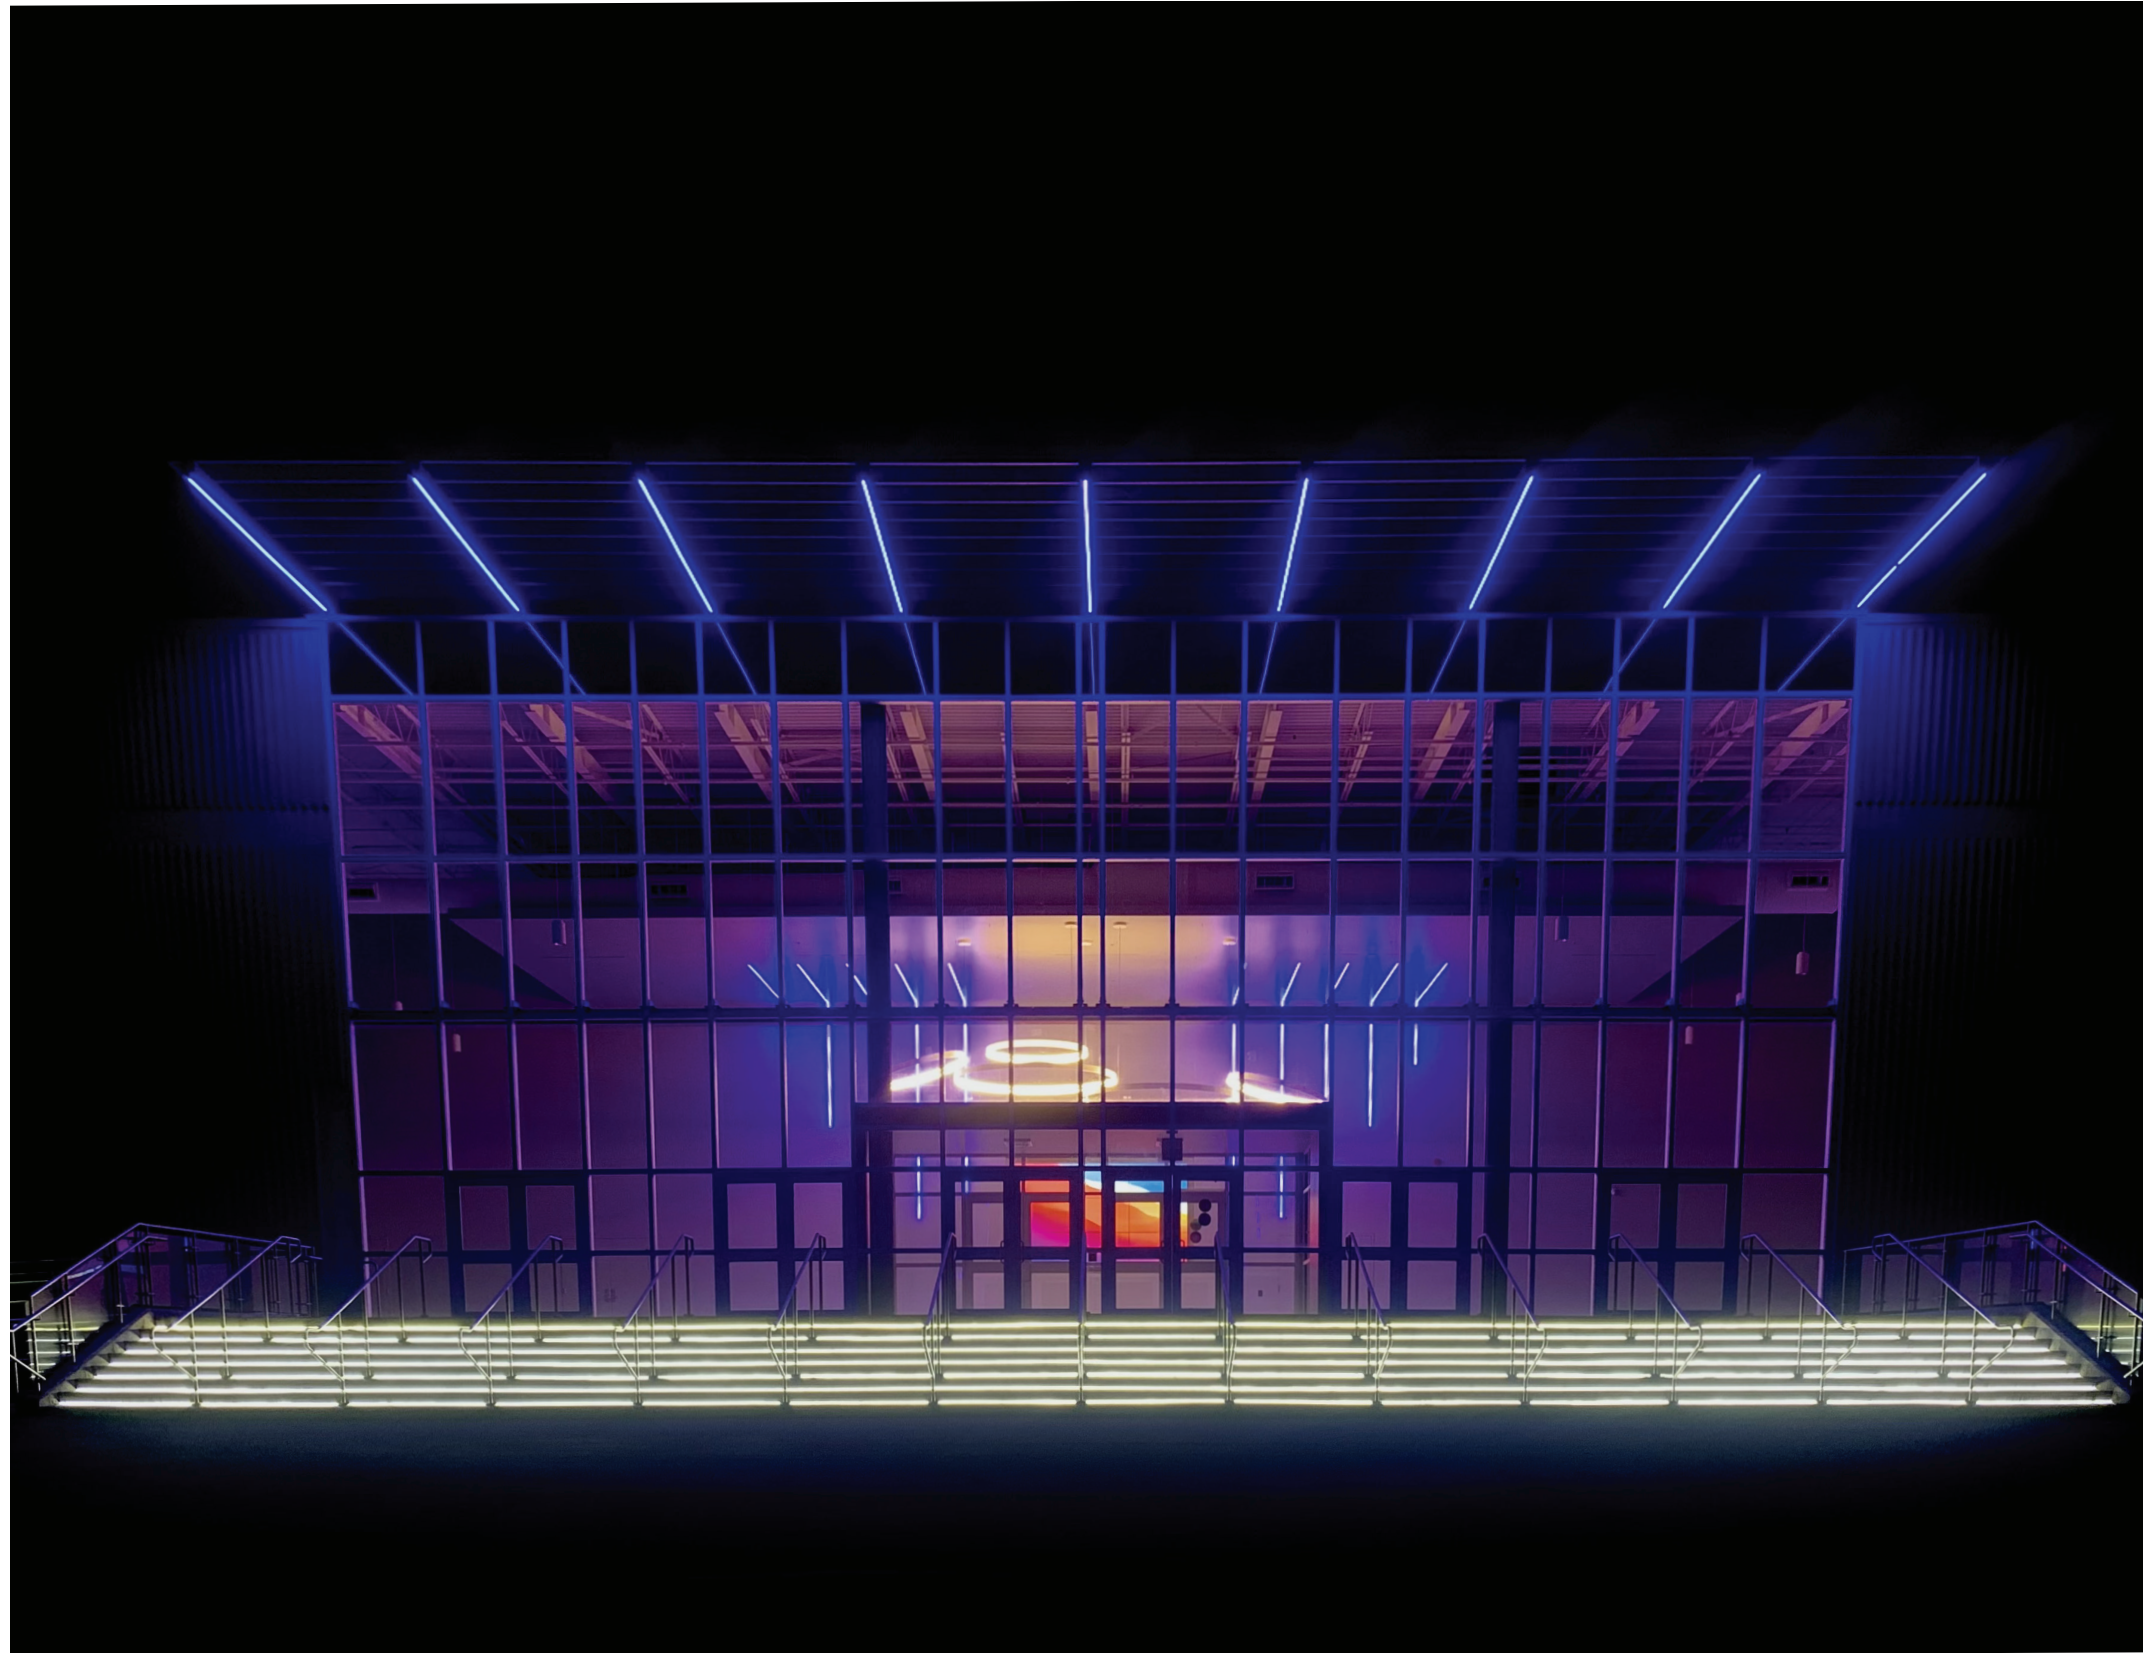

CANADA EVENT CENTRE

Technical Specifications Brochure

Overview

- 3,000+ Venue Seating Capacity
- Highest Industry Standard Multimedia Production
- Wheelchair Accessibility
- Touch-Free Washrooms and Professional Disinfection Services
- Coat Check Facilities
- One of Canada's Largest Installed LED Presentation Screens
- Full In-House Event and Production Support
- High Quality Audio and Lighting
- High-End Lobby Space with Architectural Lighting and Full Multimedia Capabilities

Event Style Capacity

Theatre Style Seating - 3,000+

Cocktail Reception - 2,000+

Banquet - 1,200+

Capacity may vary according to furniture style and placement requirements.

Lobby Specifications

- 7,000 sq.ft.+ Lobby Area
- Fully-Equipped with Speaker System, LED Light Strips and HD Video
- Direct Access to Washrooms (44 Toilets)
- Direct Drive-In Loading Area Access
- 12ft. by 7ft. Multi-Screen 4K Video Wall
- Natural Light
- LED Installation Provides Custom Feature Lighting Tailored to Event Branding

Whitby Lakefront Event Space Main Auditorium Specifications

Floor Layout

Audio Specifications

Main PA

- Adamson IS10 Line Array
- 9 Line Array Speaker per Side (Main Left & Right)
- 8 Line Array Speaker per Side (Outfill Left & Right)
- 8 Adamson IS219 Dual 19 in. Subwoofers
- 4 Adamson Point Series 8 in. Front Fills