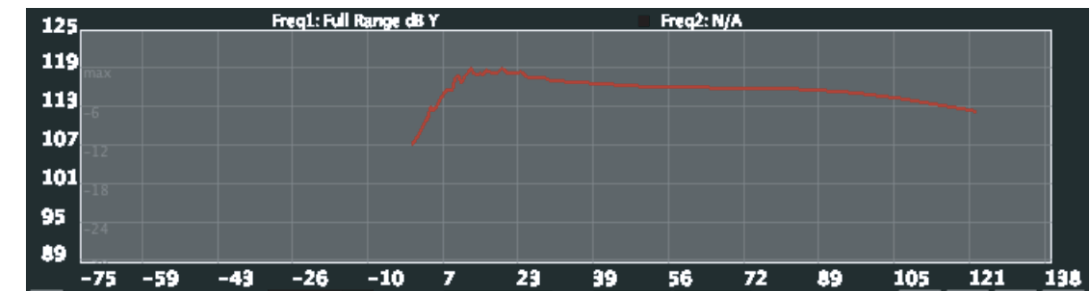

Main PA SPL

Outfill PA SPL